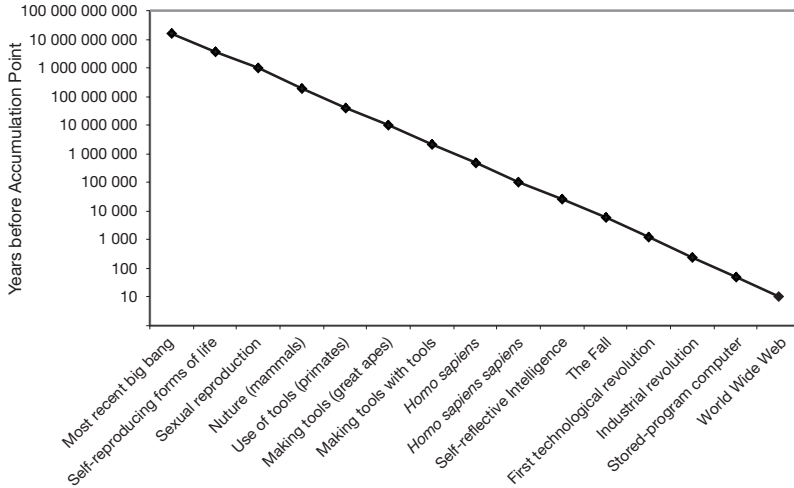

The Contextual Foundation and coordinating framework of the Universe

Cosmic Consciousness

Satchitānanda, Aditi
Le milieu divin

The indivisible, transfinite Ocean
spiritually enlightening our daily lives

Grand Design revealed by conscious evolution and thought experiment to Paul Hague

Spectrum of consciousness

Through evolution's Accumulation Point c. 2004

Accelerating, exponential rate of evolution's major turning points

Three phases of human phylogeny

Formless Alpha/Omega Point of Evolution