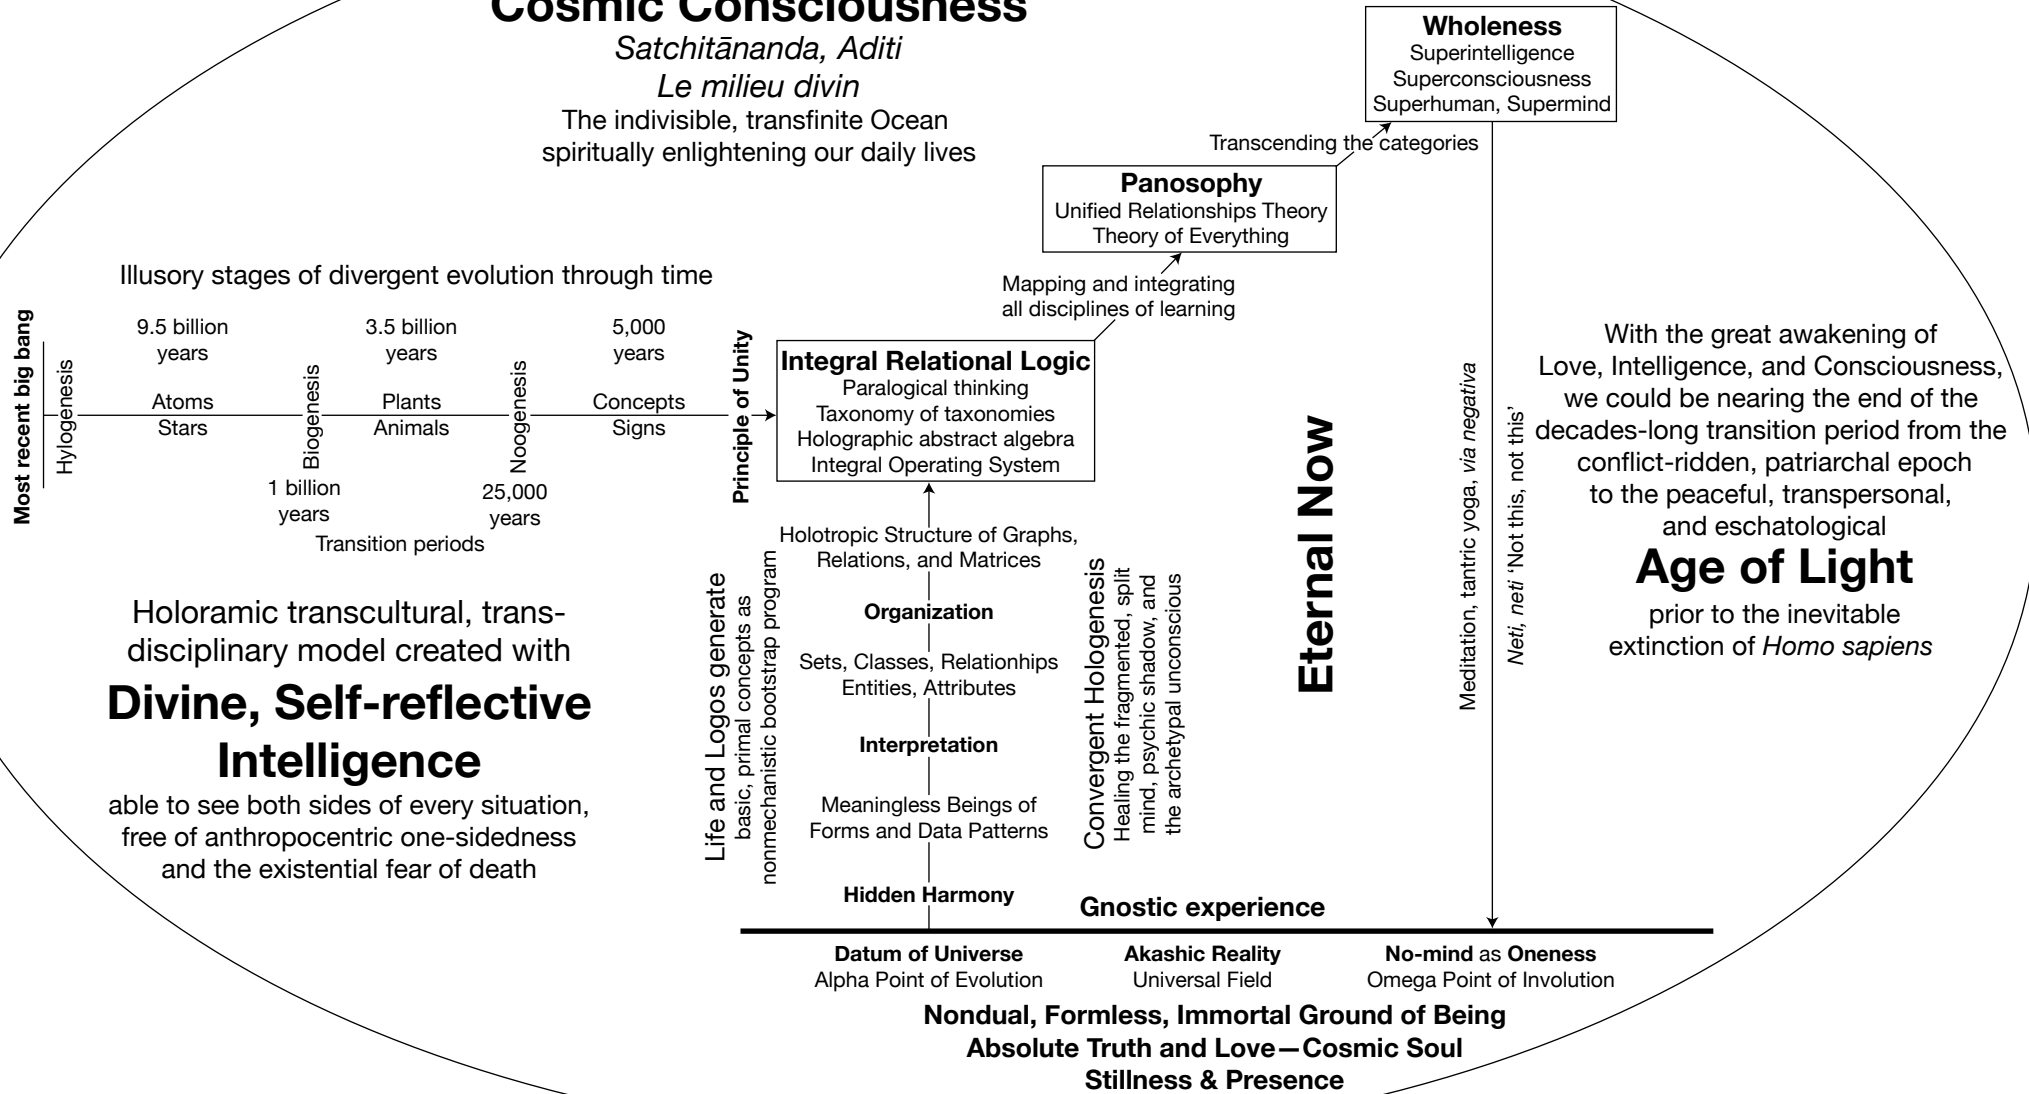

The Contextual Foundation and coordinating framework of the Universe

Cosmic Consciousness

Satchitānanda, Aditi
Le milieu divin

The indivisible, transfinite Ocean
spiritually enlightening our daily lives

Grand Design revealed by conscious evolution and thought experiment to Paul Hague

Spectrum of consciousness

Through evolution's Accumulation Point c. 2004

Accelerating, exponential rate of evolution's major turning points

Three phases of human phylogeny

Formless Alpha/Omega Point of Evolution

Diagrams adapted from Ken Wilber and Nick Hoggard

Birth and death of civilizations during patriarchal epoch

Major civilizations from *A Study of History* by Arnold J. Toynbee (1935–1950)