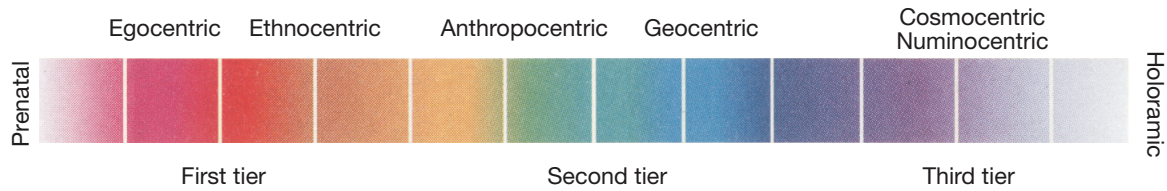

The Contextual Foundation and coordinating framework of the Universe

Cosmic Consciousness

Satchitānanda, Aditi
Le milieu divin

The indivisible, transfinite Ocean
spiritually enlightening our daily lives

Grand Design revealed by conscious evolution and thought experiment to Paul Hague

Spectrum of consciousness

Through evolution's Accumulation Point c. 2004

Accelerating, exponential rate of evolution's major turning points

Three phases of human phylogeny

Formless Alpha/Omega Point of Evolution