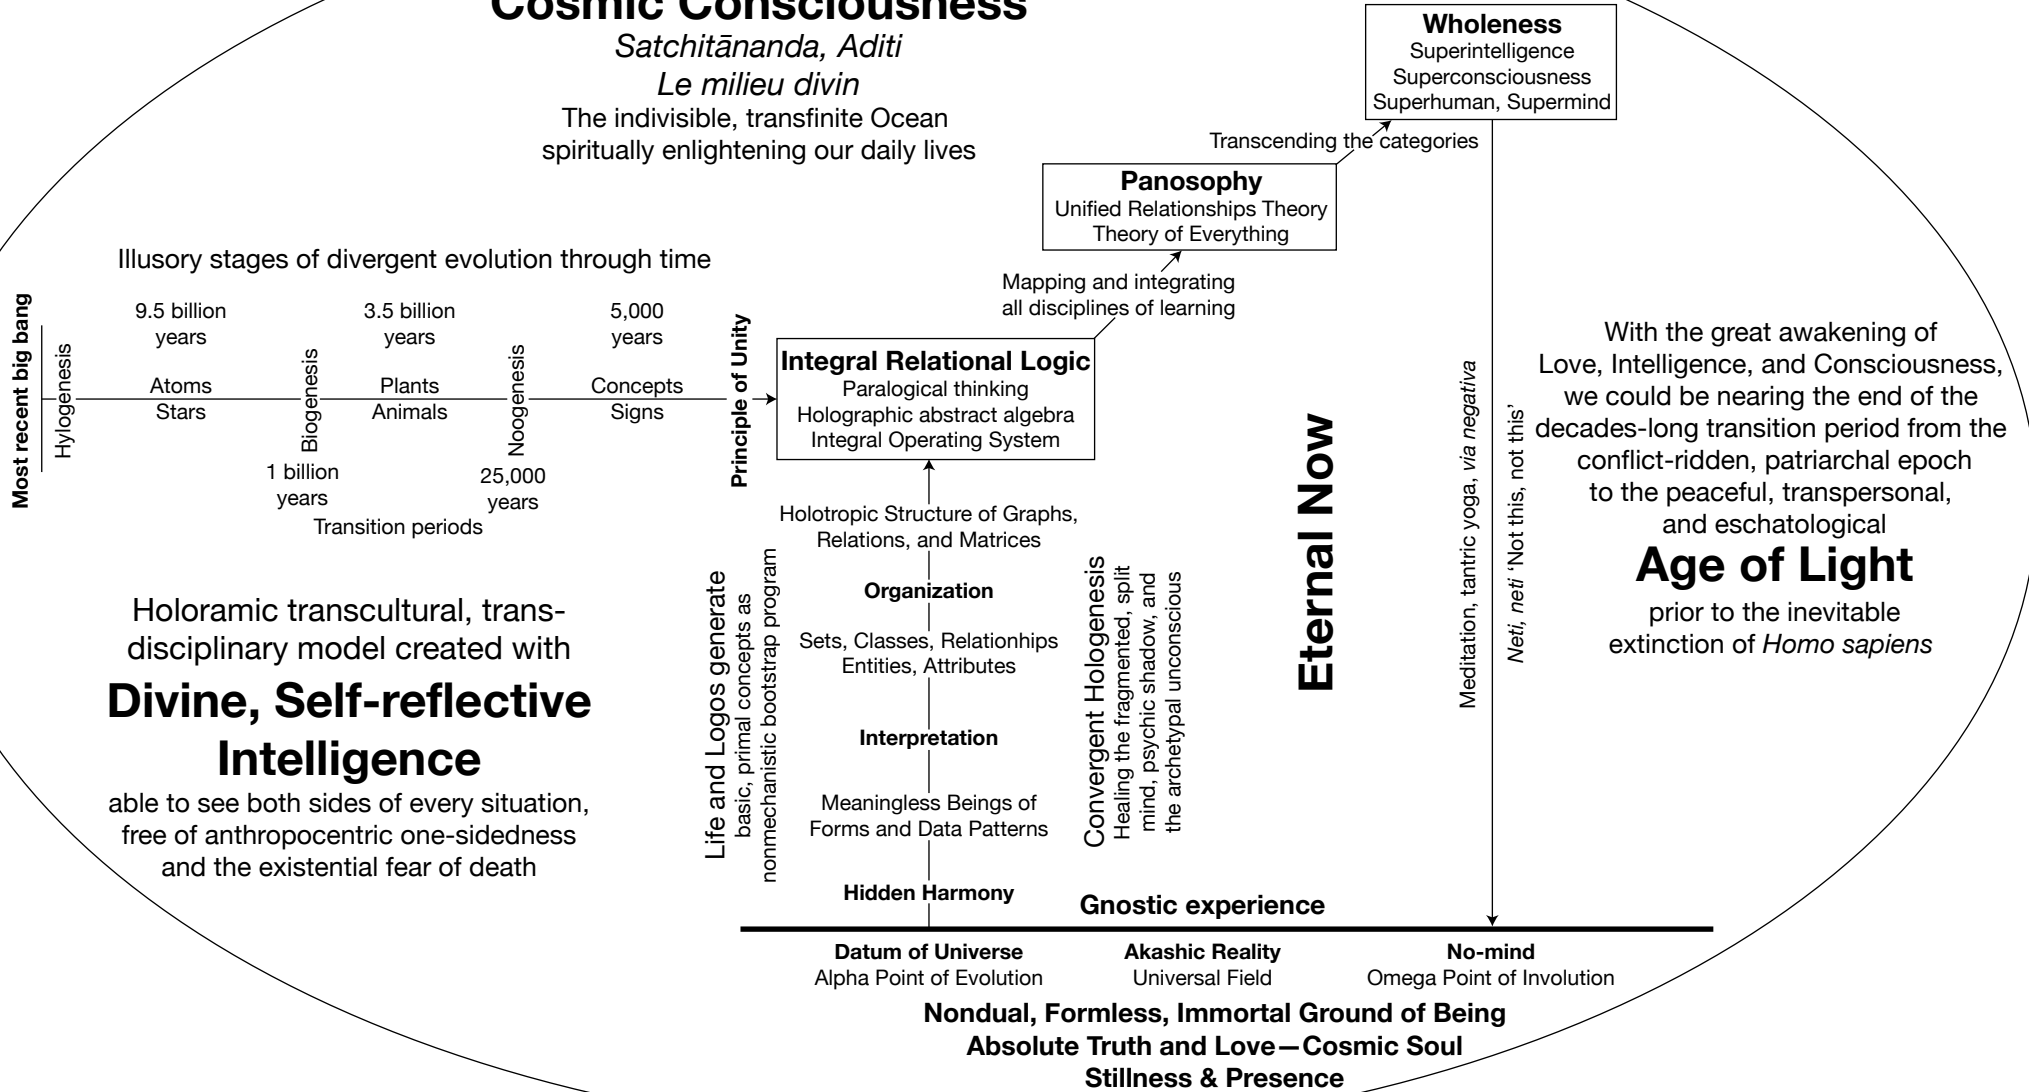

The Contextual Foundation and Coordinating Framework of the Universe

Cosmic Consciousness

Satchitānanda, Aditi
Le milieu divin

The indivisible, transfinite Ocean
spiritually enlightening our daily lives

Grand Design Revealed by Conscious Evolution and Thought Experiment to Paul Hague